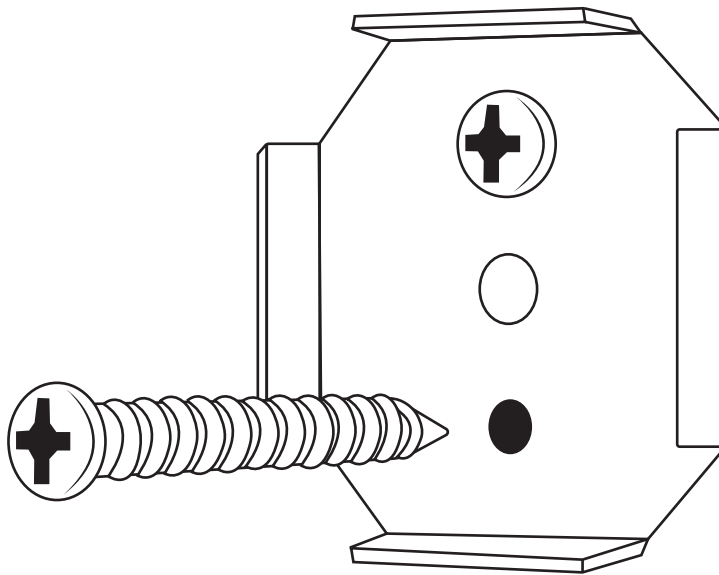

Avallon Toiler Paper Holder

INSTALLATION INSTRUCTIONS

Swiss Madison®
well made forever

@SwissMadison
#WellMadeForever

PRIOR TO INSTALLATION:

- Inspect grab bar to ensure no damages have occurred while in shipping.
- Observe all plumbing and building codes in accordance with your state and local requirements.
- All dimensions are nominal! Be sure to measure your grab bar prior to installation.
- The step-by-step guidelines in the installation instructions are a general reference. Should there be any discrepancies, Swiss Madison cannot be held liable. It is recommended to install all Swiss Madison products by hiring a licensed professional.
- Read installation and maintenance instructions thoroughly before installing. Be sure to use proper tools and always wear proper personal safety accessories for your protection.

Plastic anchors

Screws

Allen wrench

Toilet Paper Holder

Mounting bracket

1. Hold the mounting bracket against the wall and mark the position of the two top and bottom mounting bracket holes.

2. Drill holes on the marks

3. Hammer the plastic anchors into the holes

4. Place the mounting bracket over the holes and drive the screws into the plastic anchors

5. Place the toilet paper holder over the mounting bracket

6. Secure the toilet paper holder to the mounting bracket with the hexagon wrench.