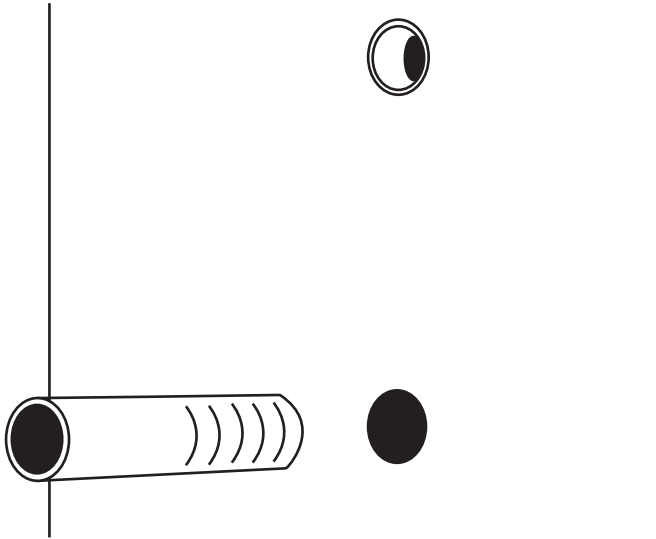

Plastic anchors

Screws

Allen wrench

Toilet Paper Holder

Mounting bracket

1. Hold the mounting bracket against the wall and mark the position of the two top and bottom mounting bracket holes.

2. Drill holes on the marks

3. Hammer the plastic anchors into the holes

4. Place the mounting bracket over the holes and drive the screws into the plastic anchors

5. Place the toilet paper holder over the mounting bracket

6. Secure the toilet paper holder to the mounting bracket with the hexagon wrench.