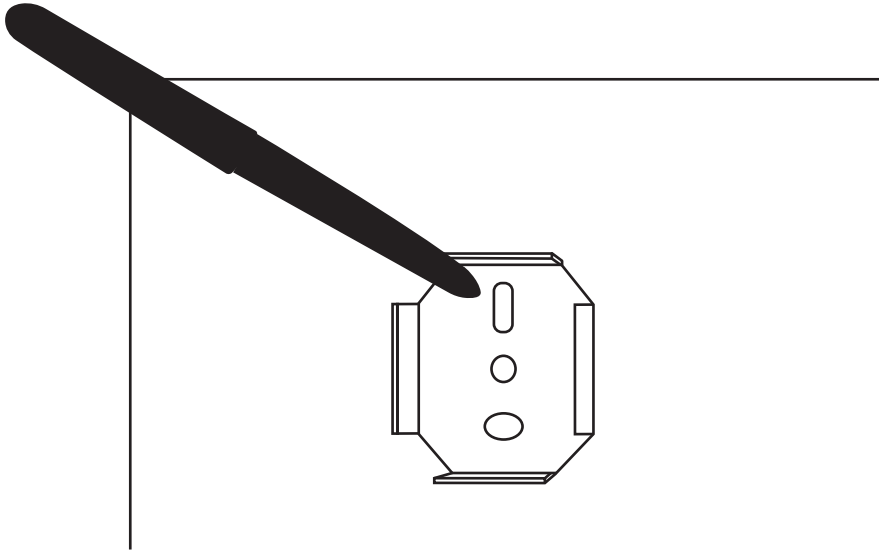

Plastic anchors

Screws

Allen wrench

Toilet Paper Holder

Mounting bracket

1. Hold the mounting bracket against the wall and mark the position of the two top and bottom mounting bracket holes.

2. Drill holes on the marks

3. Hammer the plastic anchors into the holes

4. Place the mounting bracket over the holes and drive the screws into the plastic anchors

5. Place the toilet paper holder over the mounting bracket

6. Secure the toilet paper holder to the mounting bracket with the hexagon wrench.