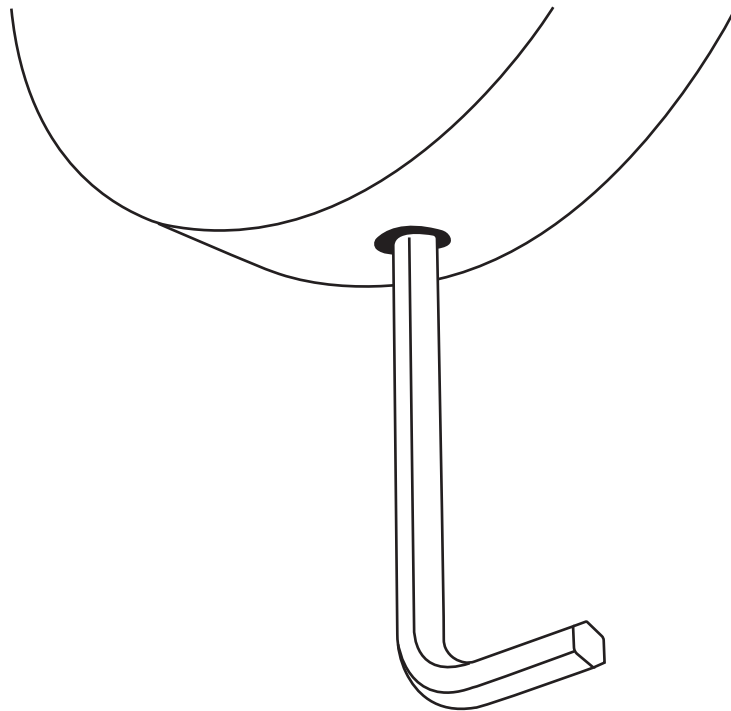

Plastic anchors

Screws

Allen wrench

Toilet Paper Holder

Mounting bracket

1. Hold the mounting bracket against the wall and mark the position of the two top and bottom mounting bracket holes.

2. Drill holes on the marks

3. Hammer the plastic anchors into the holes

4. Place the mounting bracket over the holes and drive the screws into the plastic anchors

5. Place the toilet paper holder over the mounting bracket

6. Secure the toilet paper holder to the mounting bracket with the hexagon wrench.