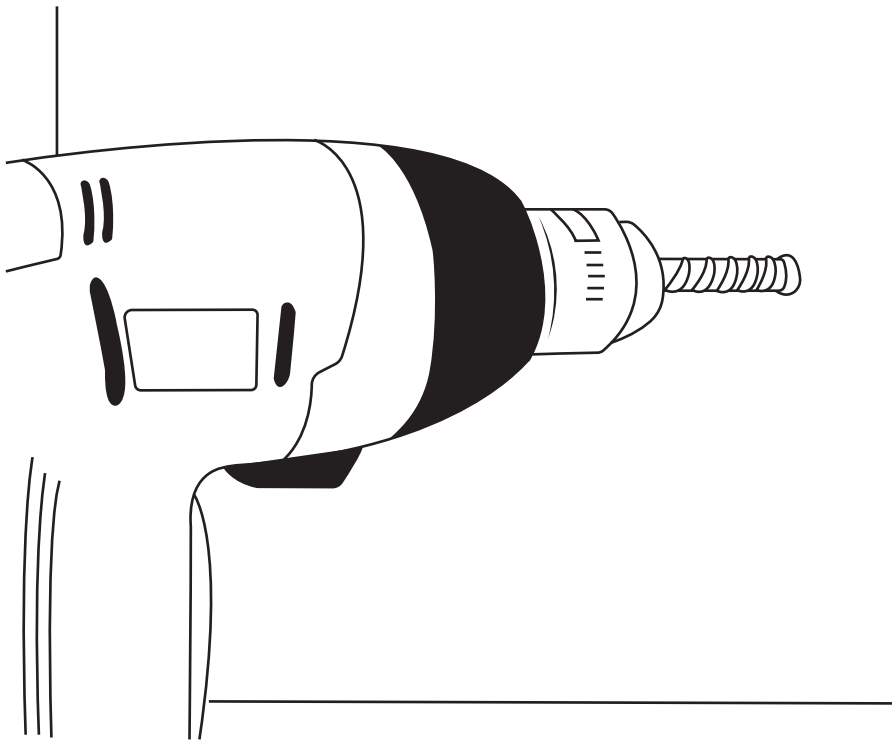

Plastic anchors

Screws

Allen wrench

Toilet Paper Holder

Mounting bracket

1. Hold the mounting bracket against the wall and mark the position of the two top and bottom mounting bracket holes.

2. Drill holes on the marks

3. Hammer the plastic anchors into the holes

4. Place the mounting bracket over the holes and drive the screws into the plastic anchors

5. Place the toilet paper holder over the mounting bracket

6. Secure the toilet paper holder to the mounting bracket with the hexagon wrench.